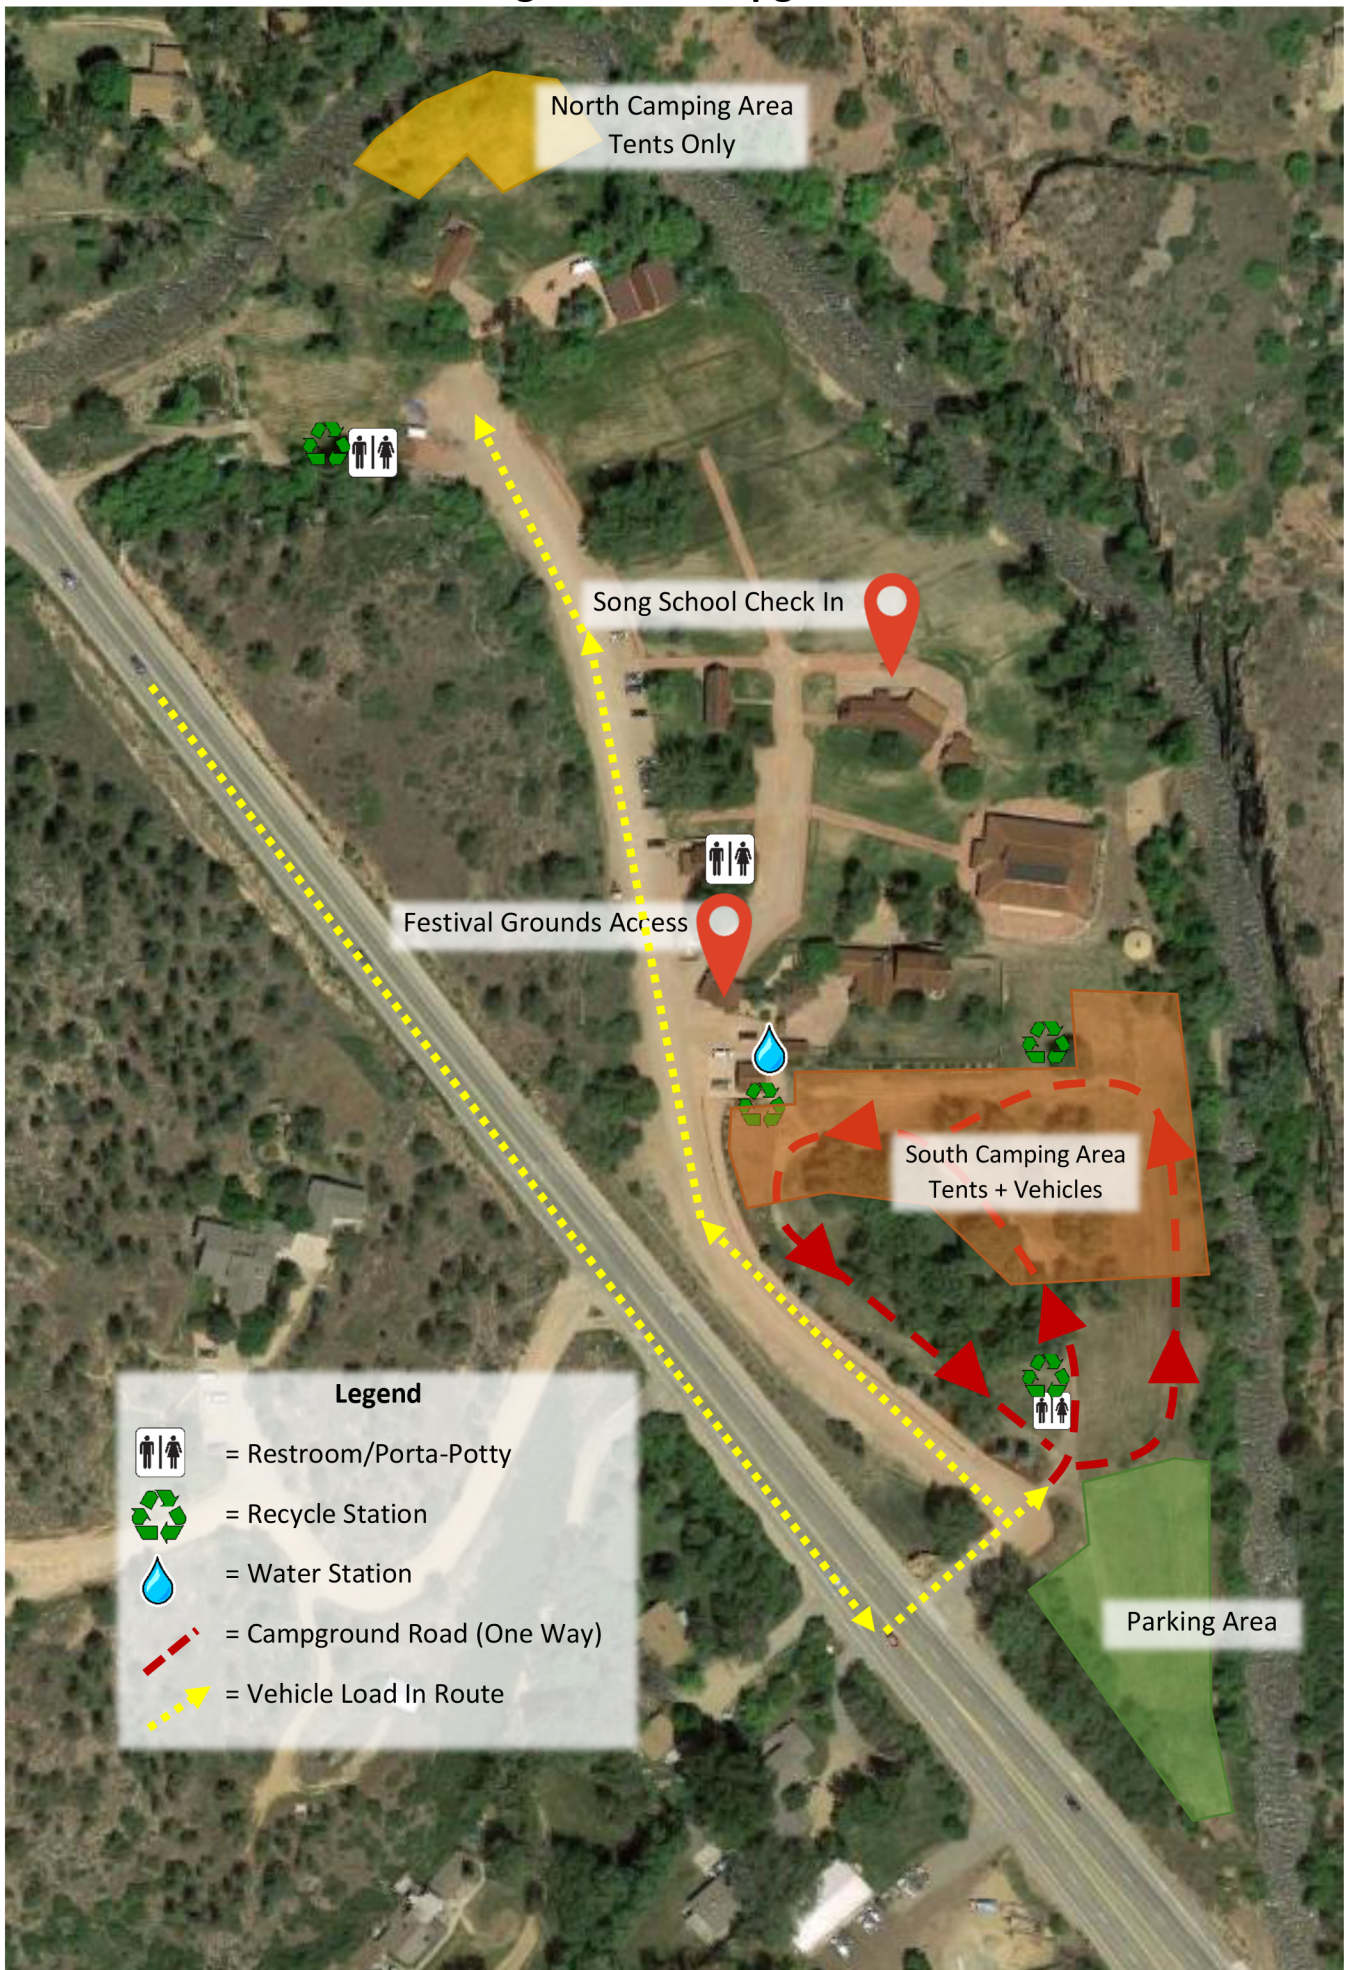

Song School Campground

0

Legend

-  = Restroom/Porta-Potty
-  = Recycle Station
-  = Water Station
-  = Campground Road (One Way)
-  = Vehicle Load In Route